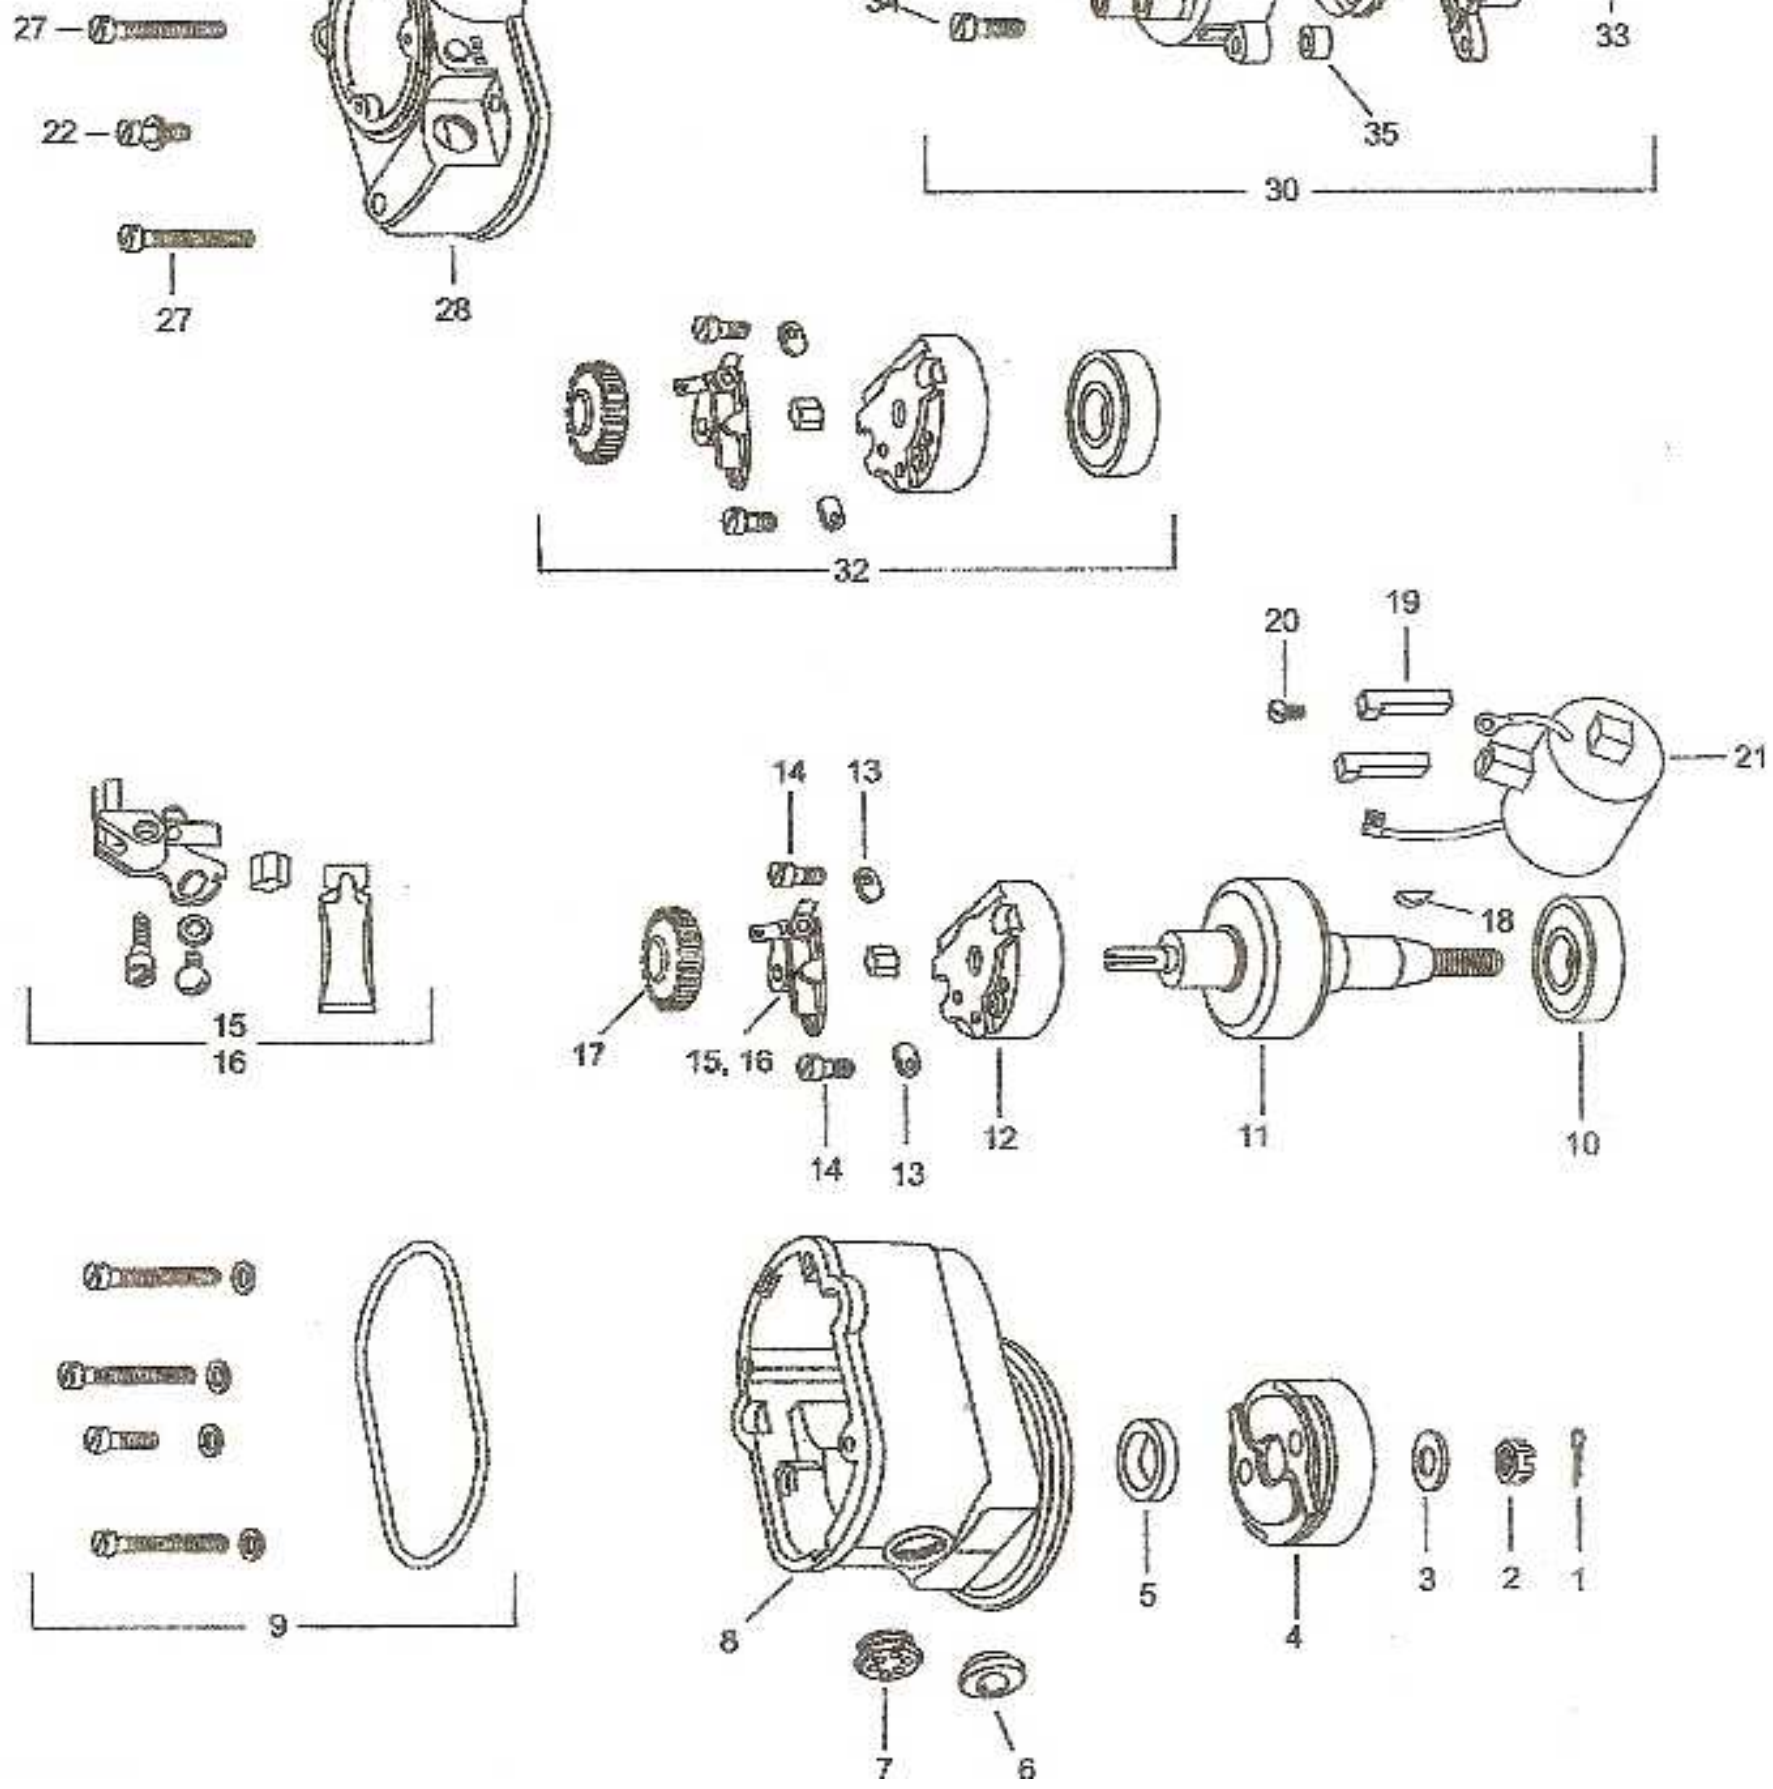

SLICK MAGNETO PARTS - 6300 SERIES MAGNETO

[Home](#)

 [Shopping cart](#)
0 Products in cart
Total \$0.00
[▶ Checkout](#)

[Click Here for Complete Magnets](#)

QUICK REFERENCE

6300 Series Magneto
(See Diagram)

- 1** Cotter Pin
- 2** Nut
- 3** Washer
- 4** Impulse Coupling Assy
- 5** Oil Seal
- 6** Pressure Vent Plug
- 7** Air Vent
- 8** Frame
- 9** Gasket Pressure Kit
- 10** Ball Bearing
- 11** Rotor
- 12** Bearing Cap Assy
- 13** Bearing Cap Clamp
- 14** Screw
- 15** Contact Point Primary
- 16** Contact Point Secondary
- 17** Rotor Gear
- 18** Woodruff Key
- 19** Coil Wedge
- 20** Screw

*Prefix letter of part number may change due to supercedures.

Ref #	Description	Part Number	Price	For Slick Magneto Model	Qty Used
1	Cotter Pin	M2556	.	6309, 6310, 6313, 6314, 6320, 6324, 6331, 6340, 6350, 6351, 6355, 6360, 6361, 6362, 6363, 6364, 6365, 6367, 6371, 6377, 6379, 6380, 6382, 6390, 6391, 6393, 6394, 6399	1
2	Nut	M3019	.	6309, 6310, 6313, 6314, 6320, 6324, 6331, 6340, 6350, 6351, 6355, 6360, 6361, 6362, 6363, 6365, 6371, 6377, 6379, 6380, 6382, 6390, 6391, 6393, 6394, 6399	1
2	Nut	M3492	.	6364, 6367	1
3	Washer	M3172	.	6309, 6310, 6313, 6314, 6320, 6324, 6362, 6377, 6379, 6380, 6382, 6399	1
4	Impulse Coupling Assy	M3050	.	6310, 6320, 6362, 6380, 6382	1
4	Impulse Coupling Assy	M3089	.	6314, 6324	1
4	Impulse Coupling Assy	M3800	.	6331	1
4	Impulse Coupling Assy	M3333	.	6351, 6361	1
4	Impulse Coupling Assy	M3635	.	6355	1
4	Impulse Coupling Assy	M3050	.	6364	1