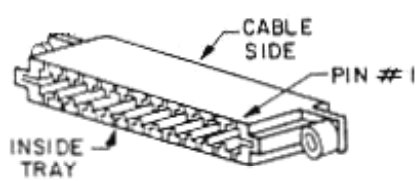

NARCO AVIONICS MK-12D, MK-12D+ TSO

COM SQUELCH IS AUTOMATICALLY DEFEATED WHEN SET TO 121.5 MHZ IN THE MK12D ONLY

FOR P101, P102, P103, CONNECTOR HOUSING NARCO PN 41406-0007
CONNECTOR PINS (24) NARCO PN 41407-0002
"P" DESIGNATED CONNECTORS ARE TRAY (CABLE) CONNECTORS.