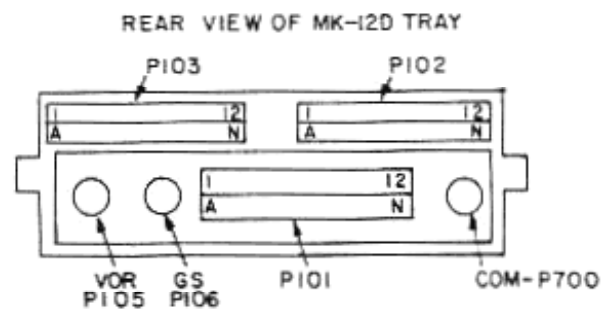

NARCO AVIONICS MK-12D, MK-12D+ TSO

COM SQUELCH IS AUTOMATICALLY DEFEATED WHEN SET TO 121.5 MHZ IN THE MK12D ONLY

FOR P101, P102, P103, CONNECTOR HOUSING NARCO PN 41406-0007
CONNECTOR PINS (24) NARCO PN 41407-0002
"P" DESIGNATED CONNECTORS ARE TRAY (CABLE) CONNECTORS.