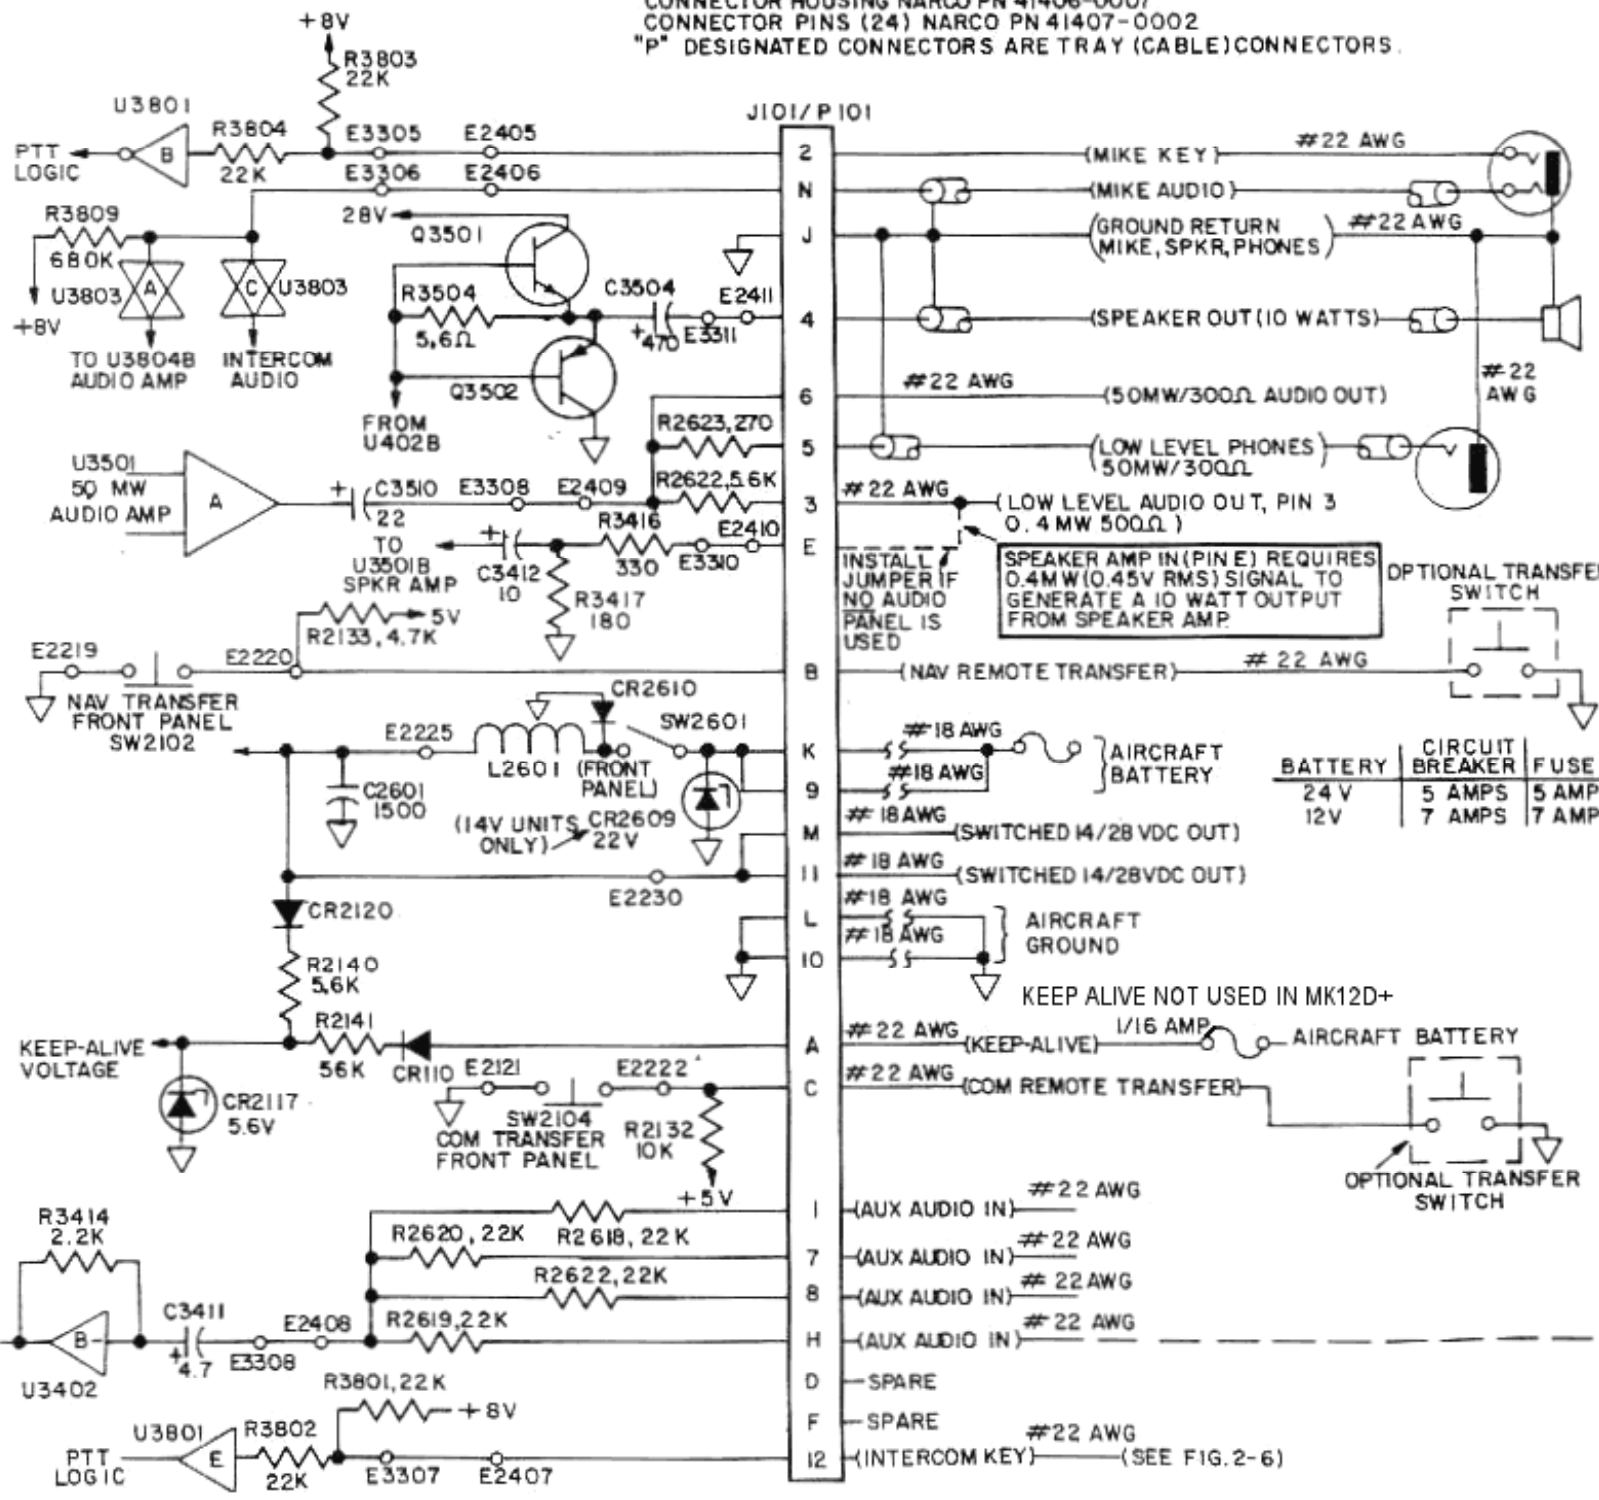

NARCO AVIONICS MK-12D, MK-12D+ TSO

COM SQUELCH IS AUTOMATICALLY DEFEATED WHEN SET TO 121.5 MHZ IN THE MK12D ONLY

FOR P101, P102, P103, CONNECTOR HOUSING NARCO PN 41406-0007
CONNECTOR PINS (24) NARCO PN 41407-0002
"P" DESIGNATED CONNECTORS ARE TRAY (CABLE) CONNECTORS.

BATTERY	CIRCUIT BREAKER	FUSE
24 V	5 AMPS	5 AMPS
12V	7 AMPS	7 AMPS